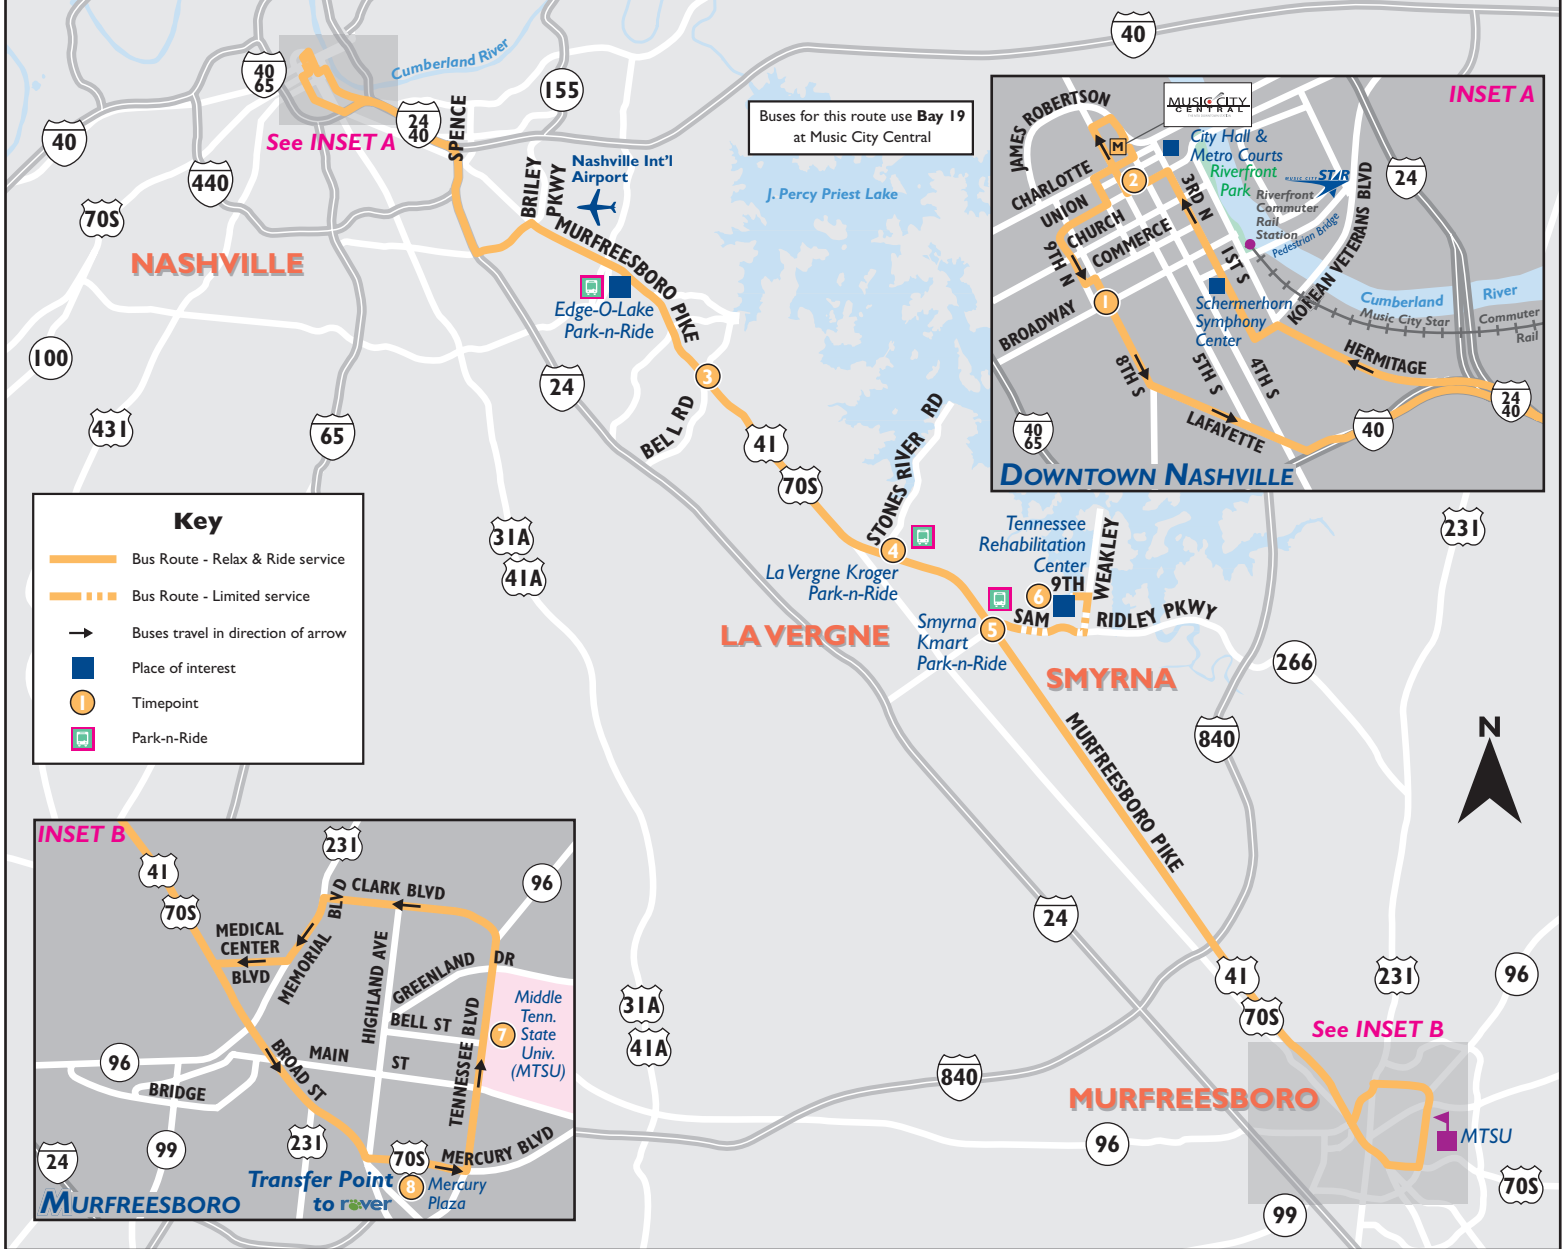

**Park-n-Ride Lots**  
Park-n-Ride lots are available at the Edge-O-Lake Plaza in Antioch, Kroger in La Vergne, and Kmart in Smyrna. Each location has agreed to designate a portion of their parking lot for commuters' use. Please park carefully so as not to obstruct center traffic and consider patronizing the businesses at this location as an expression of thanks. Remember, these spots are designated for your convenience and you park at your own risk.

### WEEKDAYS to Nashville

Mercury Plaza	MTSU/James Union Building	Smyrna Kmart Park-n-Ride	Tennessee Rehabilitation Center	La Vergne Kroger Park-n-Ride	Bell Road & Murfreesboro Road	Music City Central Bay 19	8th Ave. S. & Broadway
8	7	5	6	4	3	2	1
Average trip times from this stop	6 minutes	37 minutes	42 minutes	44 minutes	56-79 minutes	64-109 minutes	69-112 minutes
5:47	5:53			6:09	6:22	6:46	6:59
6:09	6:18					6:48	7:01
		6:29		6:38	6:51	7:25	7:34
7:40	7:50	8:21		8:28	8:39	9:10	9:18
2:14	2:19	2:47	2:56	3:12	3:22	3:50	3:58
4:37	4:50	5:21		5:29	5:39	6:09	6:17

### WEEKDAYS from Nashville

Music City Central Bay 19	8th Ave. S. & Broadway	Bell Road & Murfreesboro Road	La Vergne Kroger Park-n-Ride	Smyrna Kmart Park-n-Ride	Tennessee Rehabilitation Center	Mercury Plaza	MTSU/James Union Building
2	1	3	4	5	6	8	7
Average trip times from this stop	5 minutes	32 minutes	44 minutes	55 minutes	64 minutes	80-88 minutes	86-94 minutes
6:18	6:25	6:49	7:02	7:11		7:40	7:48
12:30	12:36	12:59	1:10	1:20	1:31	2:05	
3:22	3:27	3:51	4:04	4:14		4:37	4:43
3:43	3:50	4:14	4:28	4:40			
3:48	3:55					4:50	5:00
4:10	4:17					5:12	5:22
4:18	4:25	4:54	5:10	5:22			
4:40	4:48					5:46	6:00
4:45	4:52	5:22	5:37	5:48			